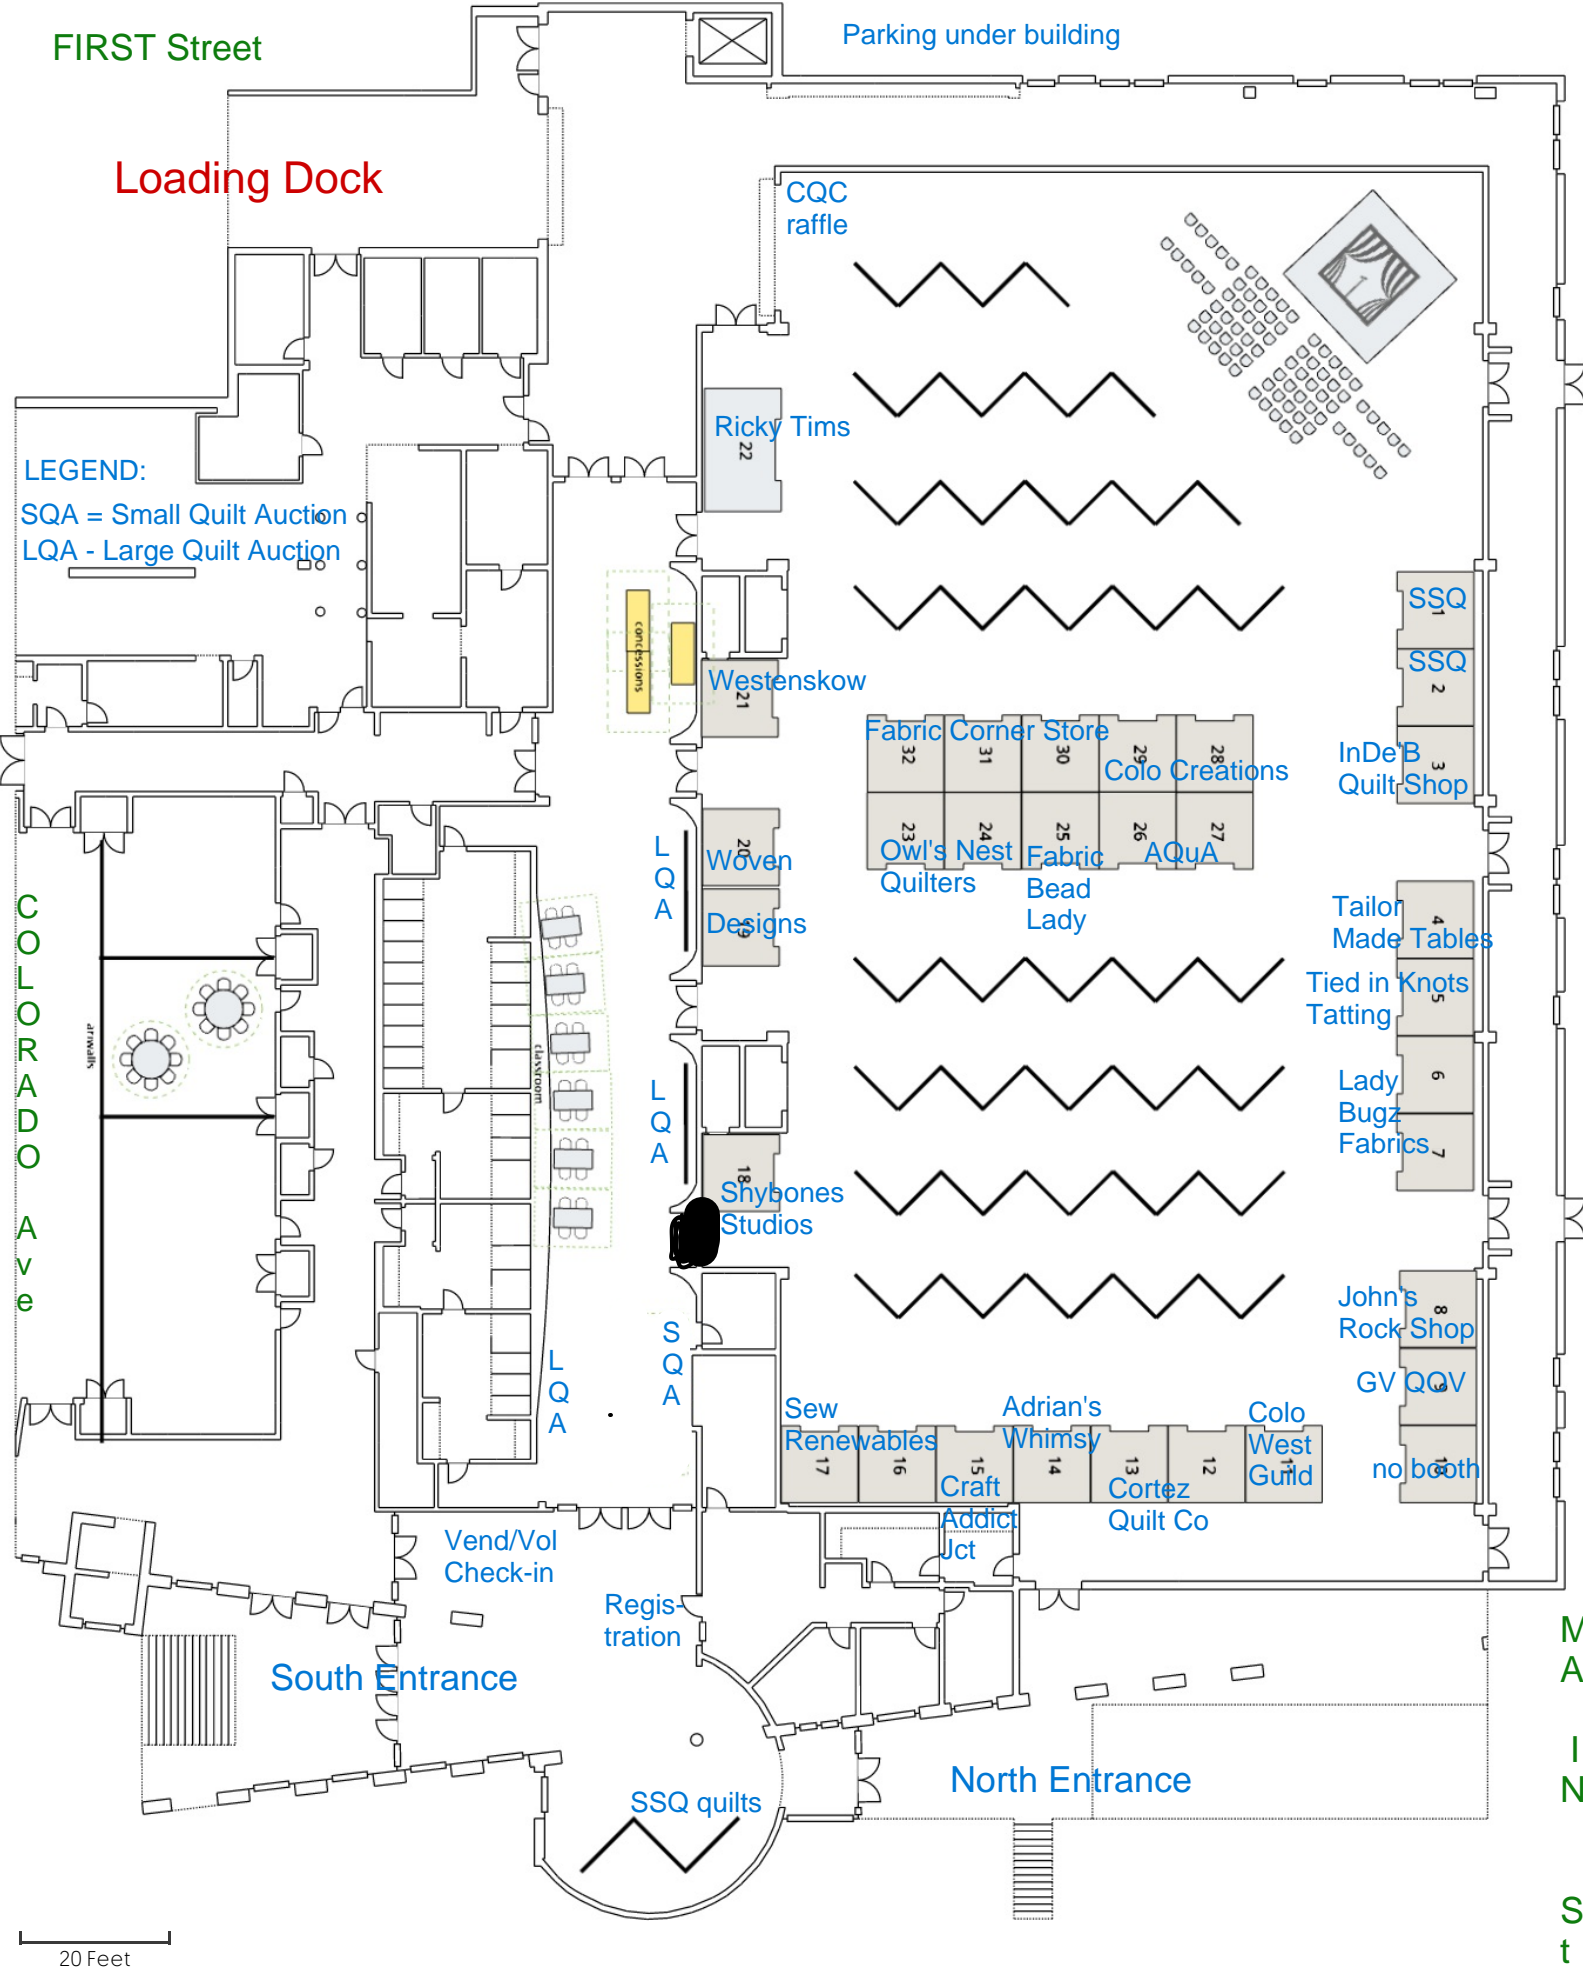

FIRST Street

Parking under building

Loading Dock

LEGEND:

SQA = Small Quilt Auction
LQA - Large Quilt Auction

Full Facility New Booth Max w/ Power New for Mesas to Monuments Quilt Show - April 7, 2022, 12:00 PM